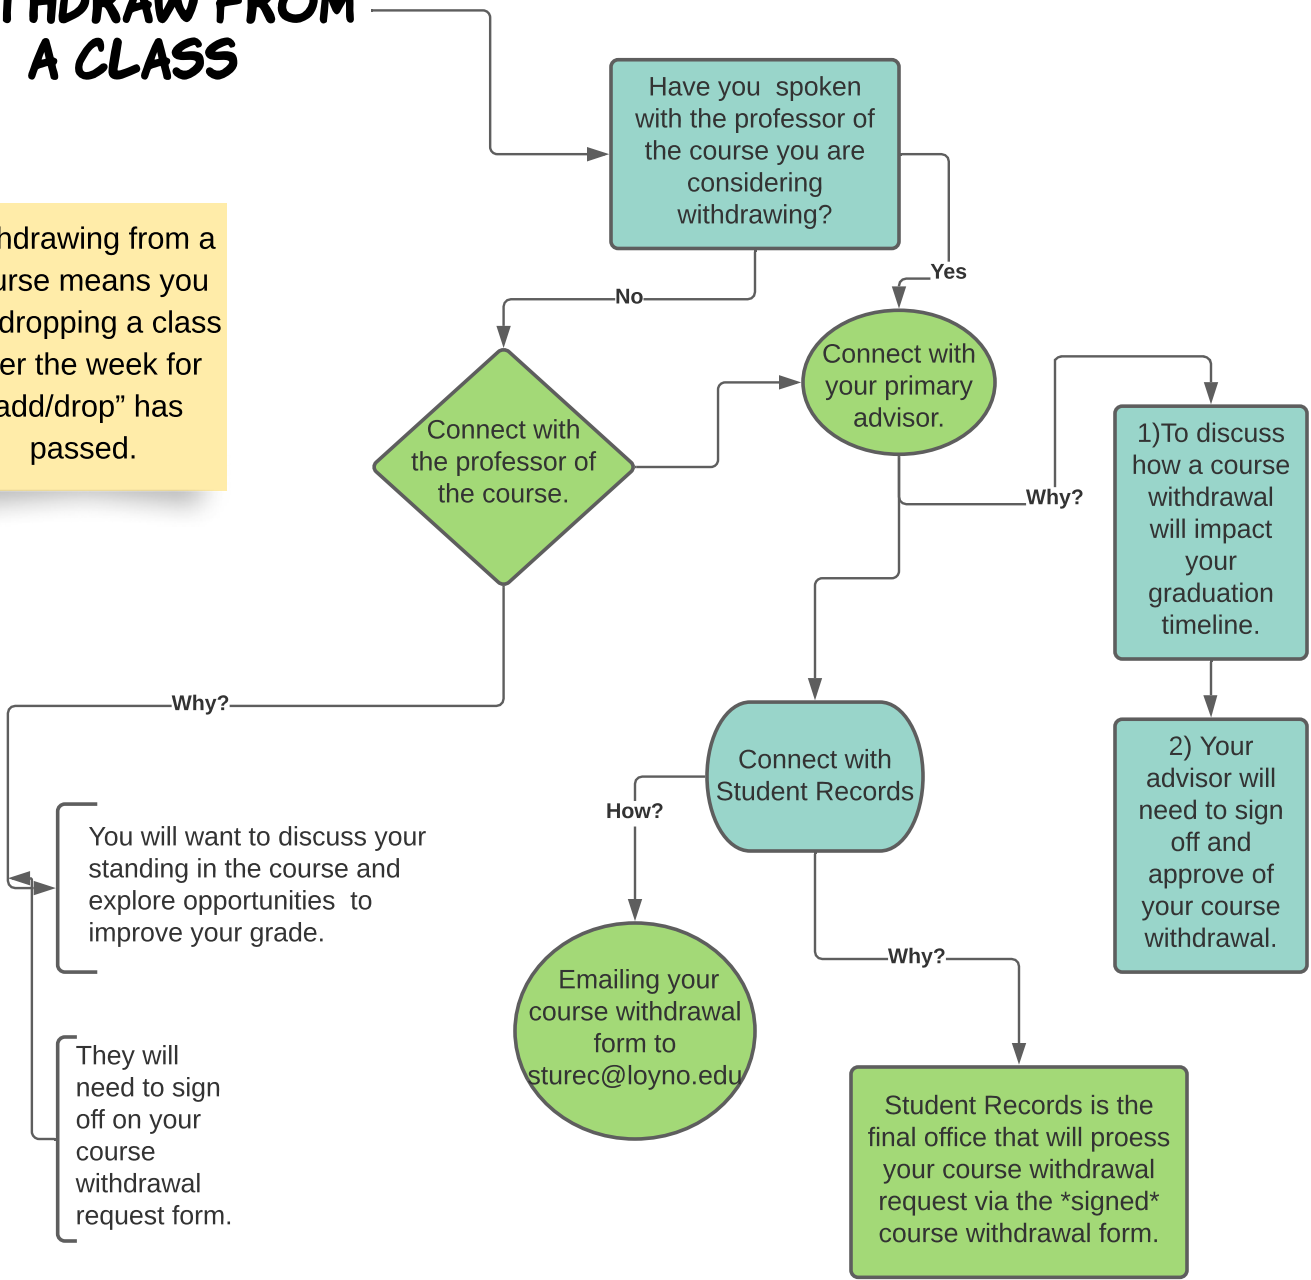

HOW TO WITHDRAW FROM A CLASS

Withdrawing from a course means you are dropping a class after the week for "add/drop" has passed.

You can find the course withdrawal form at <http://academicaffairs.loyno.edu/records/forms>